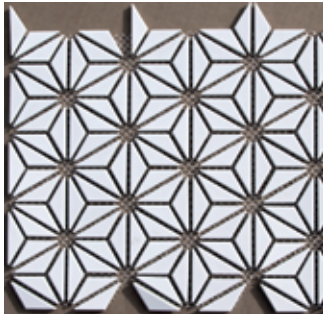

NEW In Stock

Wall Art Motif is a compelling selection of ceramic and porcelain materials in artistic themes of floral and foliage. Add whimsy to any space with these geometric and organic designs. **Floral** is a ceramic mosaic in black or white; **Foliage** tiles consist of a random assortment of ceramic leaves and the individual pieces can be manipulated for any desired placement. Please note that variations in color and texture may occur due to the nature of the material.

Floral

SPMMC203