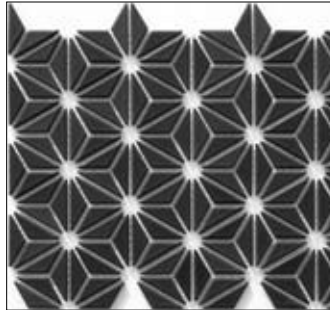

NEW In Stock

Wall Art Motif is a compelling selection of ceramic and porcelain materials in artistic themes of floral and foliage. Add whimsy to any space with these geometric and organic designs. **Floral** is a ceramic mosaic in black or white; **Foliage** tiles consist of a random assortment of ceramic leaves and the individual pieces can be manipulated for any desired placement. Please note that variations in color and texture may occur due to the nature of the material.

Floral

SPMMC204

Specifications

- **Size:**
  Floral: 12.4" x 9.5"
  Foliage: 12" x 12"
- **Thickness:**
  Floral: 1/4"
  Foliage: 1/2"
- **Finish:**
  Foliage: Standard: Natural
  SPMMC231 Glazed only
- **Backing:**
  Mesh
- **Applications:**
  Recommended for vertical applications only; Interior and exterior use
- In-stock products are subject to availability. For updates and complete collection offerings and specifications, please visit www.archsystems.com.

Foliage

Foliage - Installation Detail