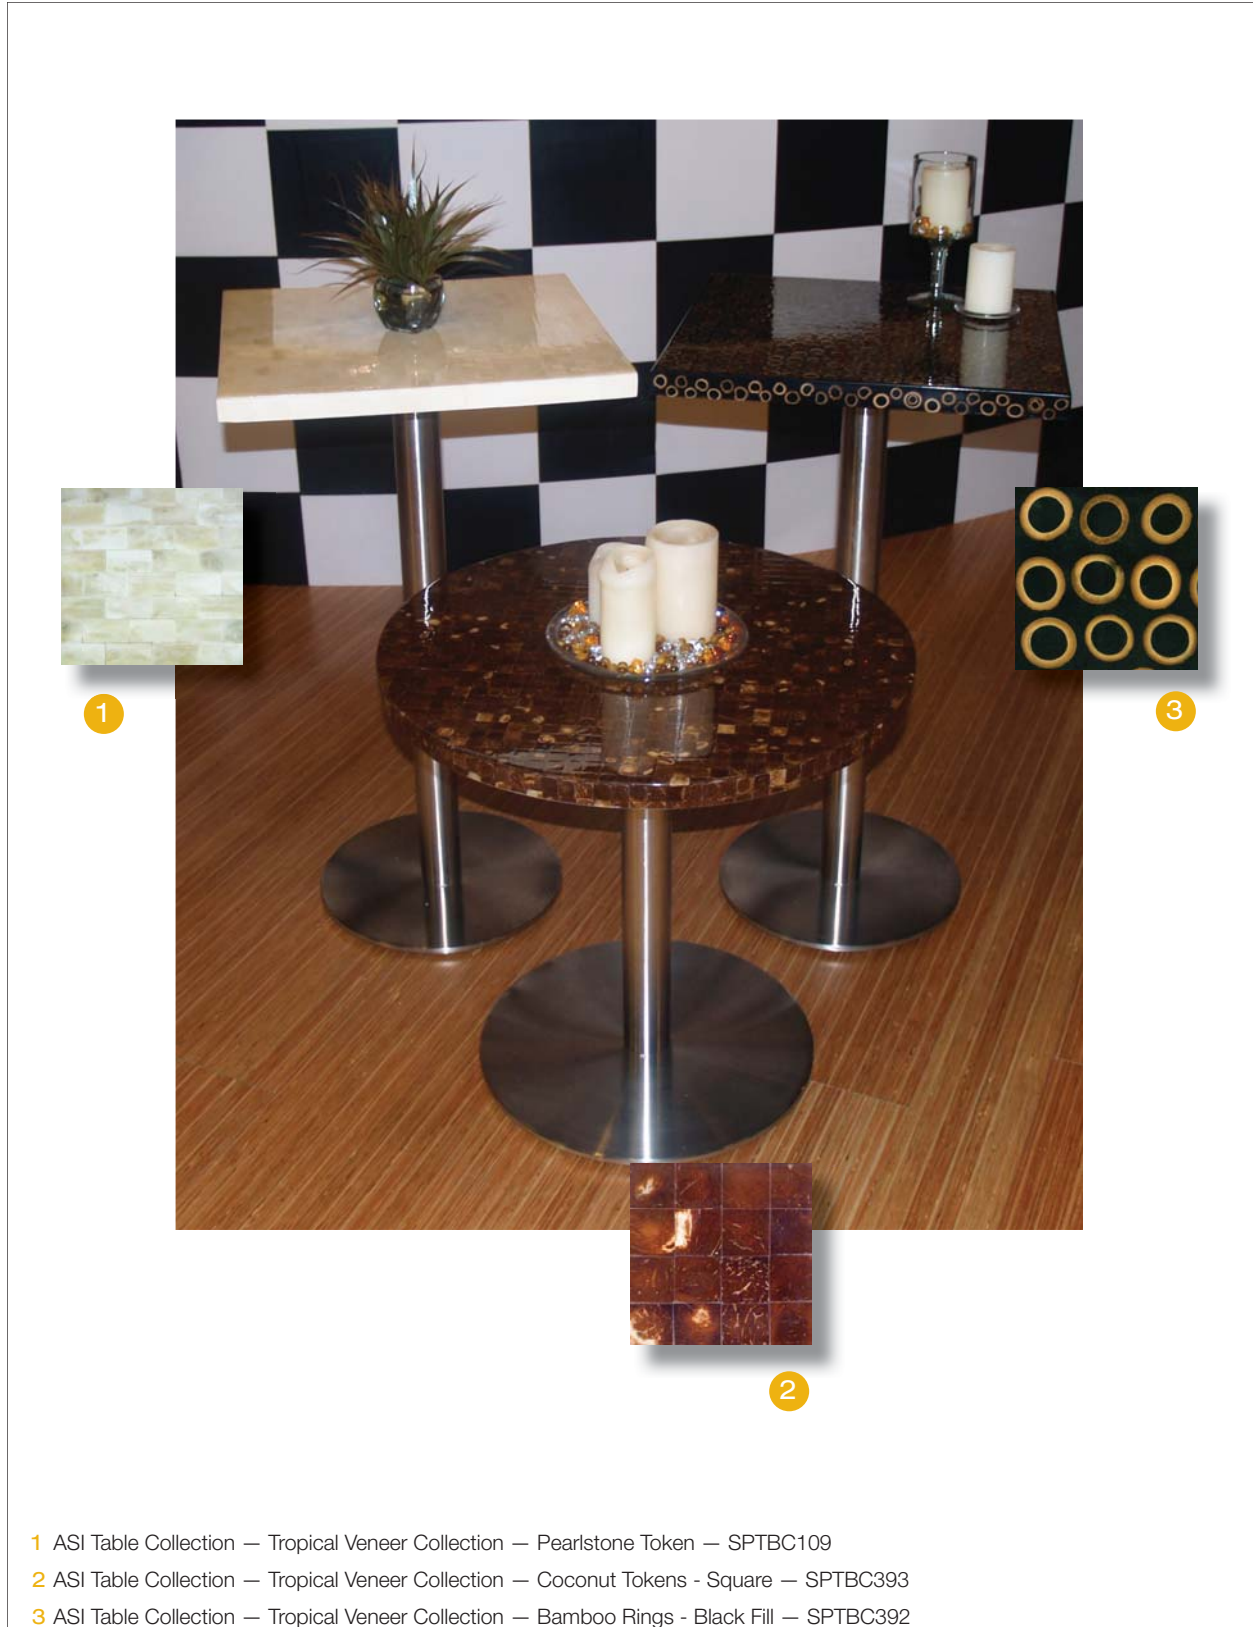

ASI Table Collection

1 ASI Table Collection — Tropical Veneer Collection — Pearlstone Token — SPTBC109

2 ASI Table Collection — Tropical Veneer Collection — Coconut Tokens - Square — SPTBC393

3 ASI Table Collection — Tropical Veneer Collection — Bamboo Rings - Black Fill — SPTBC392

Many ASI products are able to be fabricated into finished tabletops, and we are now introducing the ASI Table Collection! This offering features our popular **Tropical Veneer Collection** and **Tropical Organic Mosaics**, with the texture and colors of the natural materials beautifully realized in a durable, clear poly-resin finish. The tables are available in a range of edge options, including bevel, self, flat, and bull-nosed; with custom capabilities. There are 6 standard sizes for rounds, and four in rectangular and square shapes. The collection is ideal for any setting where a distinctive design choice is desired. For updates and complete collection offerings and specifications, please visit www.archsystems.com.

Square: 18" x 18", 24" x 24",
30" x 30", 36" x 36"

Rectangular: 18" x 24",
24" x 36", 30" x 48", 30" x 60"

Thickness:

Standard: 1.5" nominal

Finish:

Clear poly-resin

- **Edge options:** Flat-edge, Self-edge, Bevel-edge, Bullnosed-edge (Circular Teak and Curved Rustic Coconut not available in Self-edge)
- Edges can be custom stained
- Contact sales@archsystems.com for custom table sizes and more product options in the ASI Table Collection