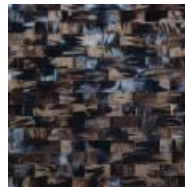

Cattlehorn -
Rectangular
SPTBC264