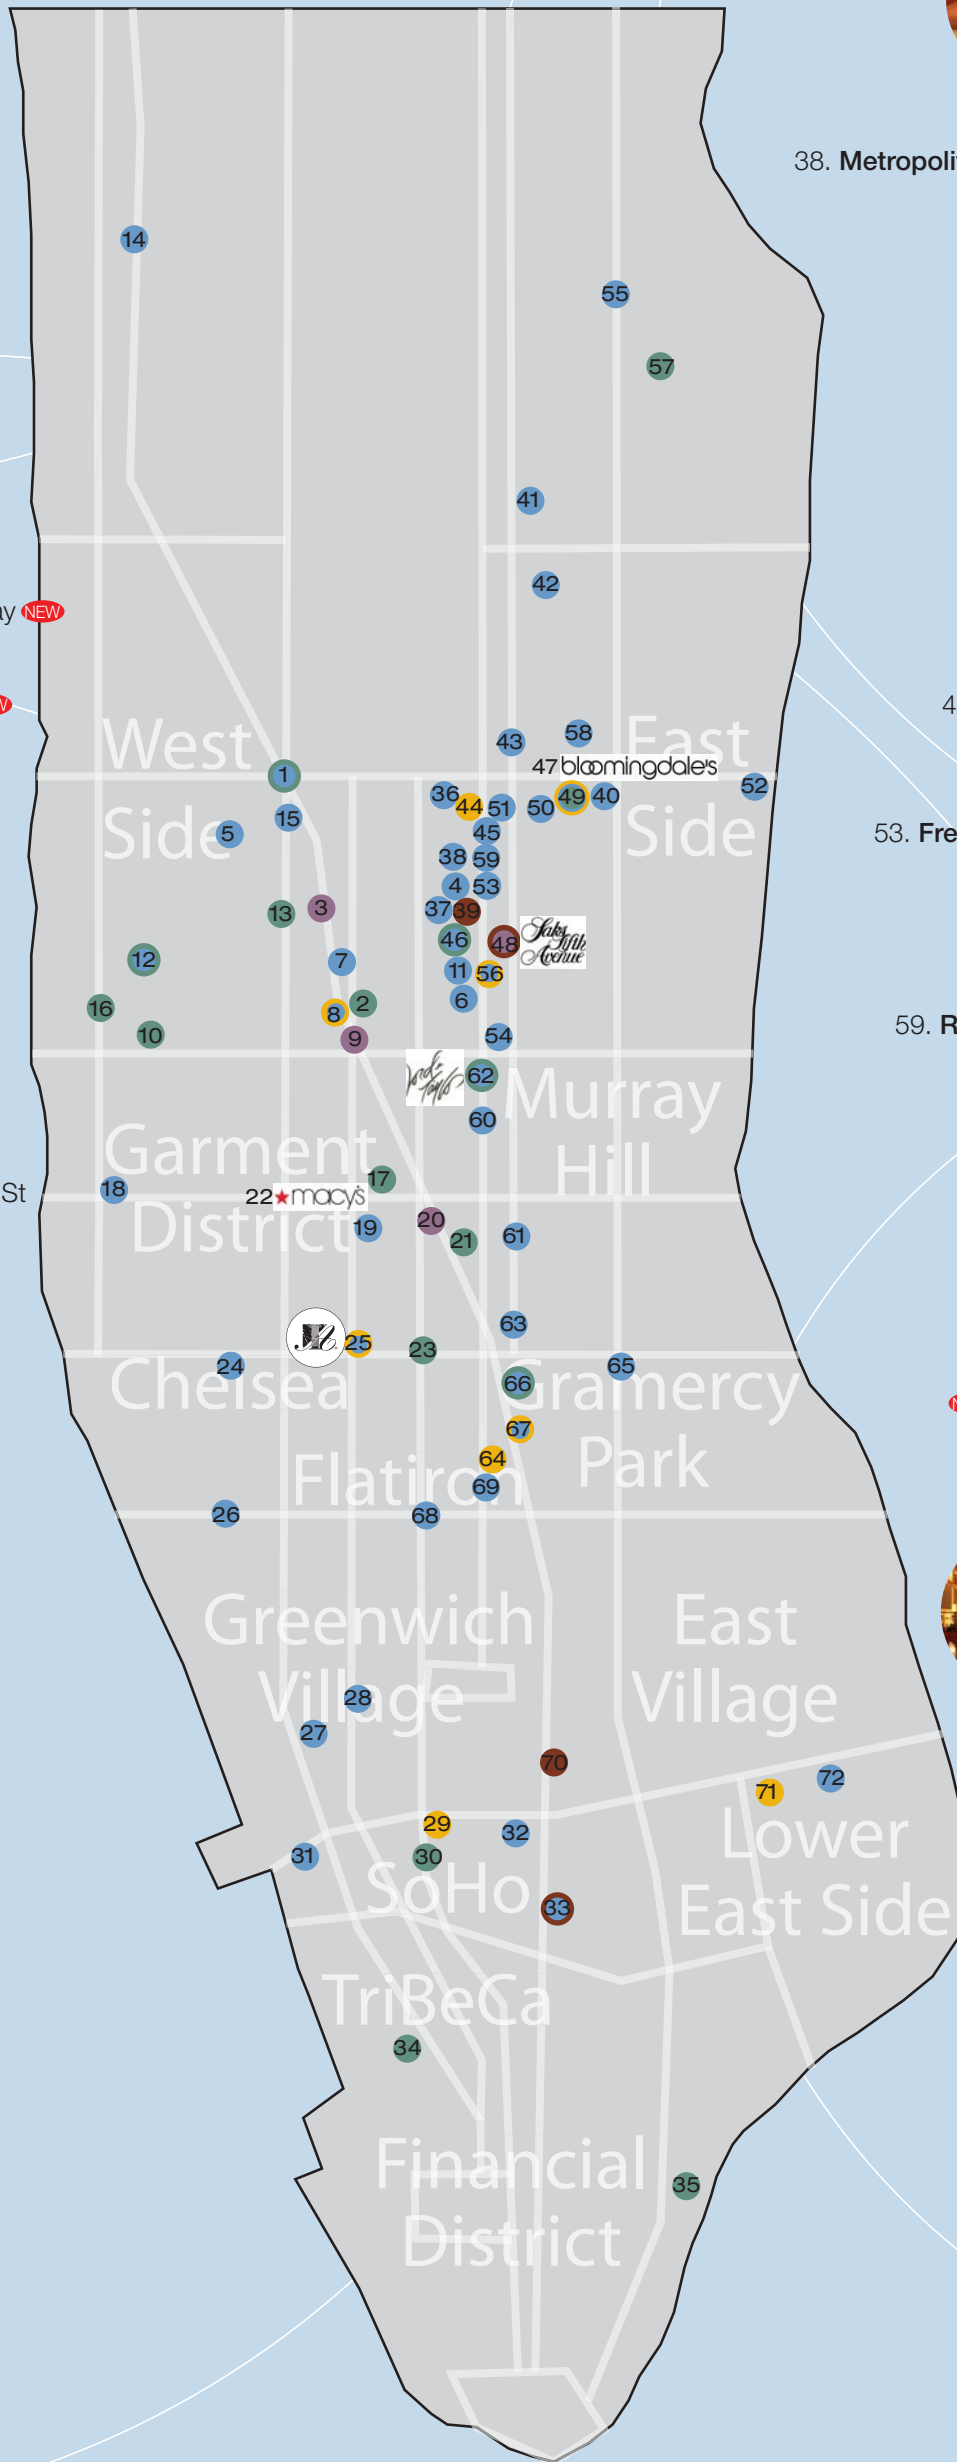

Greenwich Village

27. Marc by Marc Jacobs 385 & 403 Bleeker St
28. Sushi Samba 87 7th Ave South

SoHo

29. Dos Caminos Soho 475 W. Broadway
30. Fiamma Osteria 206 Spring St
31. Classic Car Club 250 Hudson St
32. Wolford Boutique 122 Greene St
33. Bloomingdales Soho 504 Broadway

TriBeCa

34. Nobu 105 Hudson St

Financial District

35. Salud Restaurant 64 Fulton St

East Side 40s-80s

36. Nintendo World 10 Rockefeller Plaza
37. Wachovia 45 Rockefeller Plaza
38. Metropolitan Museum of Art Store Rockefeller Center
39. Anthropologie 50 Rockefeller Plaza
40. Eli's Cafe 1411 3rd Ave
41. Kai Restaurant 822 Madison Ave
42. Regency Hotel 540 Park Ave
43. Barneys Madison Ave at 61st St
44. F.A.O. Schwartz 767 5th Ave
45. Tiffany's 727 5th Ave
46. Greek Museum Shop 645 5th Ave
47. Bloomingdale's 1000 3rd Ave ●

Murray Hill

60. Sleepy's 425 5th Ave
61. Oasis Day Spa 1 Park Ave
- NEW** 62. Lord & Taylor (windows) 424 5th Ave

Gramercy Park

63. Porcao Restaurant 360 Park Ave South
64. Japonais 111 18th St
- NEW** 65. Dip (Bar) 415 3rd Ave
- NEW** 66. Pranna 79 Madison Ave
- NEW** 67. Primehouse 381 Park Ave South

Flatiron

68. Olive's at the W Hotel, Union Square
201 Park Avenue South
- NEW** 69. Journelle 3 E. 17th St

East Village

70. Chinatown Brasserie 380 Lafayette St

Lower East Side

71. Hotel Rivington 107 Rivington St
72. WD 50 Restaurant 50 Clinton St